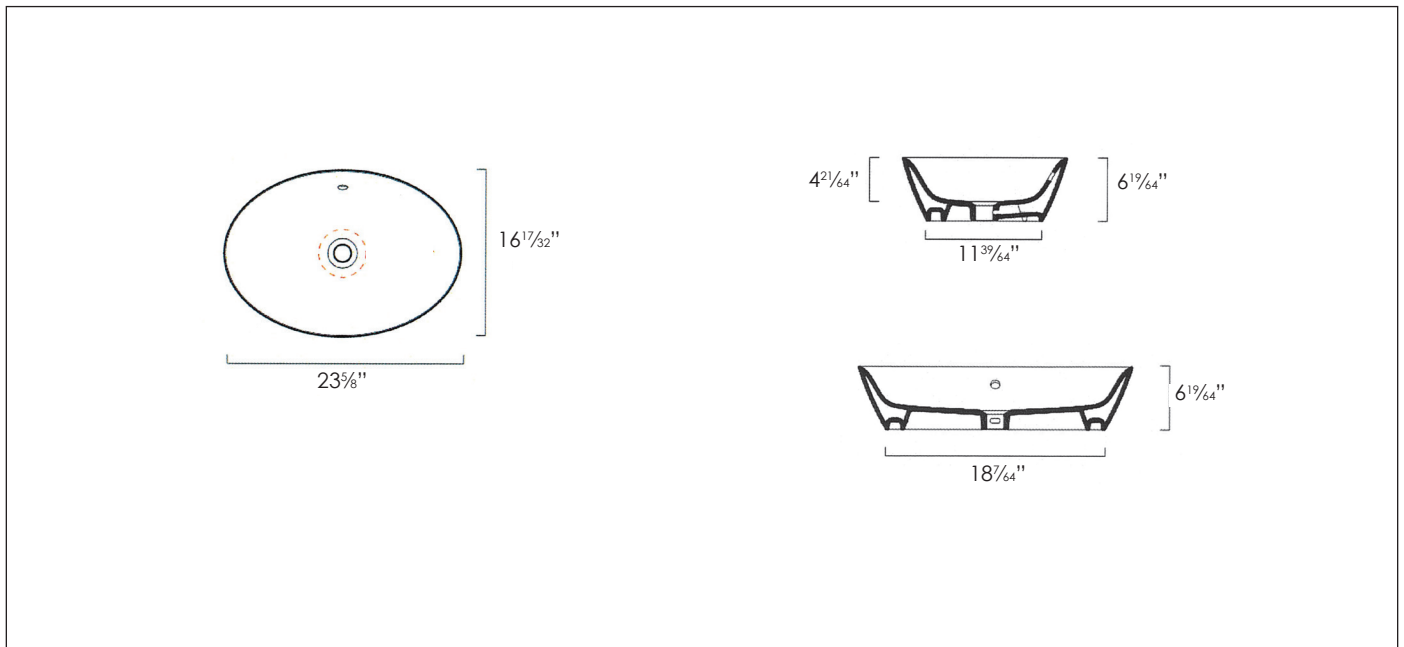

To Be Specified:

	Model No.	Color/Finish
☐	160VLN00	White gloss
☐	160VLNBO	Gold/White gloss
☐	160VLNBA	Silver/White gloss
☐	160VLNNO	Gold/Black gloss

UNSCRATCHABLE GLAZE

Metallic/Gloss Finish		
White Gold BO	Black Gold NO	White Silver BA